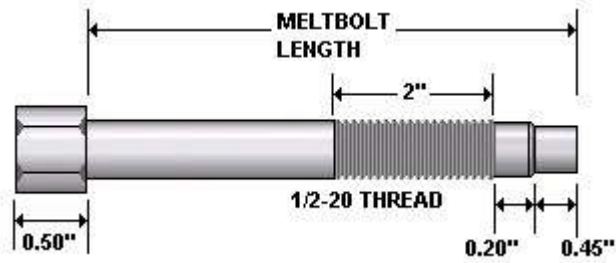

Blank melt bolt (no sensor) Style TK3

Ordering Information Part Number

① TK3	② Blank melt bolt style	③ Melt bolt Length (In.)	④ Bolt Material
TK3	F		

②	Melt bolt style
F	Blank bolt

③	Blank melt bolt length (inches)
03	3"
04	4"
06	6"
07	7"
09	9"
12	12"
14	14"

④	Bolt Material
F	304 SS (standard)
H	316 SS
M	INCONEL (600)
X	446 SS
P	310 SS
Q	Hastelloy X

- **Solid blank melt bolt (no hole)**
- **1/2-20 thread**
- **For other configurations contact factory**