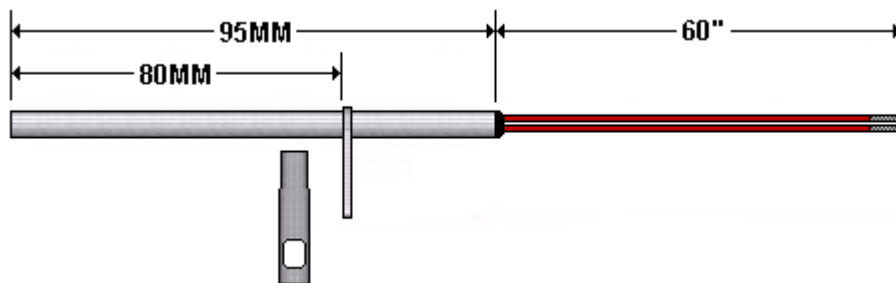

East Coast Sensors

**Bosch style OEM
replacement RTDs**

Bosch style RTD
8110103637

Bosch style RTD
8101304059

Bosch style RTD
8110102517

Bosch style RTD
8101304517

Bosch style RTD
8110103978